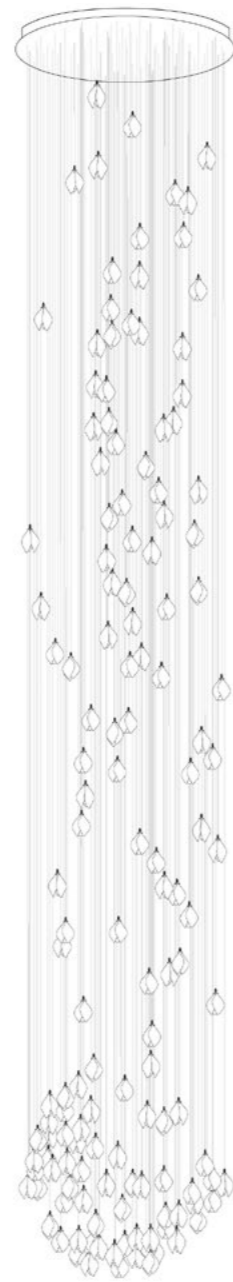

Gloss White
Translucent porcelain

Matt White
Translucent porcelain

Powder coated
RAL 9016 ceiling plate
/ceiling rose

Gold plated
hub and studs

Nickel plated
hub and studs

Gold coloured
braided cable

Silver coloured
braided cable

Components
 9 bloom buds

Weight 5kg

Lighting
 1260 Lumen
 80 CRI, 3000K

Operating watts
 10.8W

Reference
 BLM-SET-100

Bloom · Yulania · Scansorial

Bloom · Yulania · Scansorial · 225

Ceiling Plate
Ø 1480mm

Standard Drop
8000mm

Components
225 bloom buds

Weight
128kg

Lighting
31500 Lumen
80 CRI, 3000K

Operating watts
270W

Reference
BLM-SET-930

Bloom · Yulania · Scansorial · 150

Ceiling Plate
Ø 1150mm

Standard Drop
6500mm

Components
150 bloom buds

Weight
80kg

Lighting
21000 Lumen
80 CRI, 3000K

Operating watts
180W

Reference
BLM-SET-920

Bloom · Yulania · Scansorial

Bloom · Yulania · Scansorial · 105