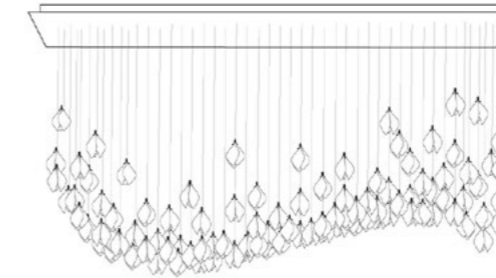

Weight
 36kg

Lighting
 9800 Lumen
 80 CRI, 3000K

Operating watts
 84W

Reference
 BLM-SET-500

Bloom · Yulania · Conoid · 31

Ceiling Plate
 (l) 900mm
 x (w) 300mm

Standard Drop
 1050mm

Components
 31 bloom buds

Weight
 17kg

Lighting
 4340 Lumen
 80 CRI, 3000K

Operating watts
 37.2W

Reference
 BLM-SET-400

Bloom · Yulania · Harp

Bloom · Yulania · Harp · 200

Ceiling Plate
 (l) 3500mm
 x (w) 700mm

Standard Drop
 2000mm

Components
 200 bloom buds

Weight 123kg

Lighting
 28000 Lumen
 80 CRI, 3000K

Operating watts
 240W

Reference
 BLM-SET-900

Bloom · Yulania · Harp · 100

Ceiling Plate
 (l) 2100mm
 x (w) 600mm

Standard Drop
 1000mm

Components
 100 bloom buds

Weight 62kg

Lighting
 14000 Lumen
 80 CRI, 3000K

Operating watts
 120W

Reference
 BLM-SET-700

Bloom · Yulania · Harp · 60

Ceiling Plate
 (l) 1500mm
 x (w) 500mm

Standard Drop
 600mm