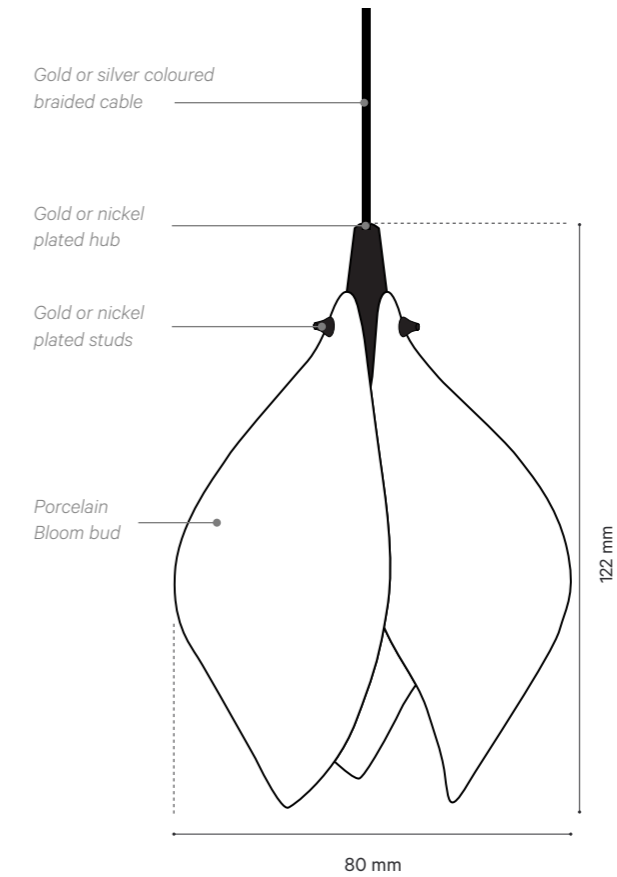

Bloom · General Electrical Specs

Certification

CE

Light source

LED:

Operating voltage

12V

Power requirements

110-240VAC

Dimmable

Phase dimming /0-10V /Dali as standard