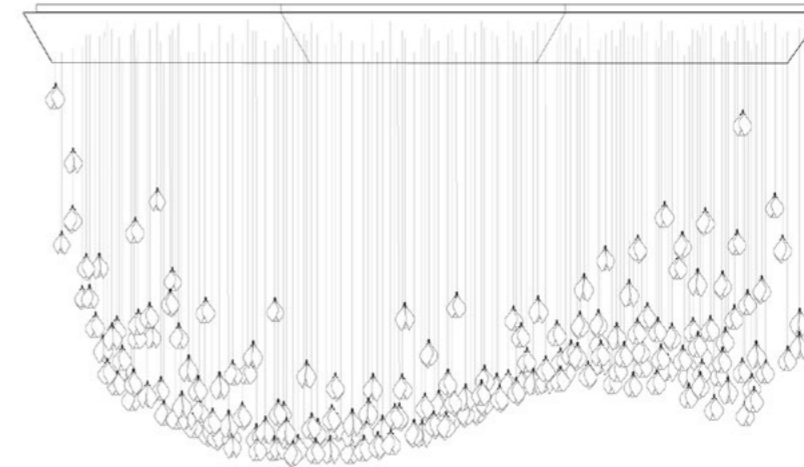

Weight
 36kg

Lighting
 9800 Lumen
 80 CRI, 3000K

Operating watts
 84W

Reference
 BLM-SET-500

Bloom · Yulania · Conoid · 31

Ceiling Plate
 (l) 900mm
 x (w) 300mm

Standard Drop
 1050mm

Components
 31 bloom buds

Weight
 17kg

Lighting
 4340 Lumen
 80 CRI, 3000K

Operating watts
 37.2W

Reference
 BLM-SET-400

Bloom · Yulania · Harp

Bloom · Yulania · Harp · 200

Ceiling Plate
 (l) 3500mm
 x (w) 700mm

Standard Drop
 2000mm

Components
 200 bloom buds

Weight 123kg

Lighting
 28000 Lumen
 80 CRI, 3000K

Operating watts
 240W

Reference
 BLM-SET-900

Bloom · Yulania · Harp · 100

Ceiling Plate
 (l) 2100mm
 x (w) 600mm

Standard Drop
 1000mm

Components
 100 bloom buds

Weight 62kg

Lighting
 14000 Lumen
 80 CRI, 3000K

Operating watts
 120W

Reference
 BLM-SET-700

Bloom · Yulania · Harp · 60

Ceiling Plate
 (l) 1500mm
 x (w) 500mm

Standard Drop
 600mm