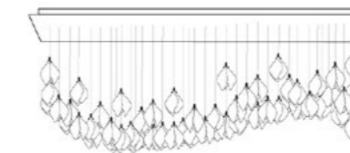

Weight
 17kg

Lighting
 4340 Lumen
 80 CRI, 3000K

Operating watts
 37.2W

Reference
 BLM-SET-400

Bloom · Yulania · Harp

Bloom · Yulania · Harp · 200

Ceiling Plate
 (l) 3500mm
 x (w) 700mm

Standard Drop
 2000mm

Components
 200 bloom buds

Weight 123kg

Lighting
 28000 Lumen
 80 CRI, 3000K

Operating watts
 240W

Reference
 BLM-SET-900

Bloom · Yulania · Harp · 100

Ceiling Plate
 (l) 2100mm
 x (w) 600mm

Standard Drop
 1000mm

Components
 100 bloom buds

Weight 62kg

Lighting
 14000 Lumen
 80 CRI, 3000K

Operating watts
 120W

Reference
 BLM-SET-700

Bloom · Yulania · Harp · 60

Ceiling Plate
 (l) 1500mm
 x (w) 500mm

Standard Drop
 600mm

Components
 60 bloom buds

Weight 38kg

Lighting
 8400 Lumen
 80 CRI, 3000K

Operating watts
 72W

Reference
 BLM-SET-600

Bloom · Yulania · Harp · 9

Ceiling Plate
 Ø 250 mm

Standard Drop
 1050mm