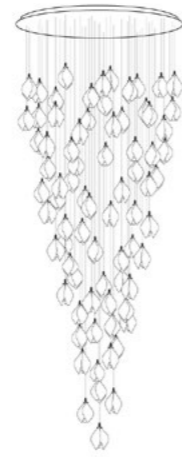

Gloss White
Translucent porcelain

Matt White
Translucent porcelain

Powder coated
RAL 9016 ceiling plate
/ceiling rose

Gold plated
hub and studs

Nickel plated
hub and studs

Gold coloured
braided cable

Silver coloured
braided cable

Fine light gold or silver coloured silk braided cables power and suspend the buds from the ceiling.

Cables are attached to the buds using specially designed threaded brass hubs plated in gold or nickel (see opposite for further details).

110-240VAC

Dimmable

Phase dimming /0-10V /Dali as standard

Bloom · Yulania · Conoid

Bloom · Yulania · Conoid · 100

Ceiling Plate
 Ø 1480 mm

Standard Drop
 1350mm

Components
 100 bloom buds

Weight
 70kg

Lighting
 14000 Lumen
 80 CRI, 3000K

Operating watts
 120W

Reference
 BLM-SET-300

Bloom · Yulania · Conoid · 85

Ceiling Plate
 Ø 800 mm

Standard Drop
 2050mm

Components
 85 bloom buds