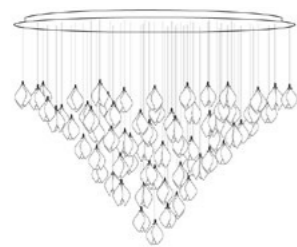

110-240VAC

Dimmable

Phase dimming /0-10V /Dali as standard

Bloom · Yulania · Conoid

Bloom · Yulania · Conoid · 100

Ceiling Plate
 Ø 1480 mm

Standard Drop
 1350mm

Components
 100 bloom buds

Weight
 70kg

Lighting
 14000 Lumen
 80 CRI, 3000K

Operating watts
 120W

Reference
 BLM-SET-300

Bloom · Yulania · Conoid · 85

Ceiling Plate
 Ø 800 mm

Standard Drop
 2050mm

Components
 85 bloom buds

Weight
 42kg

Lighting
 11900 Lumen
 80 CRI, 3000K

Operating watts
 102W

Reference
 BLM-SET-200

Bloom · Yulania · Conoid · 70

Ceiling Plate
 (l) 1350mm
 x (w) 450mm

Standard Drop
 1050mm

Components
 70 bloom buds

Weight
 36kg

Lighting
 9800 Lumen
 80 CRI, 3000K

Operating watts
 84W

Reference
 BLM-SET-500

Bloom · Yulania · Conoid · 31

Ceiling Plate
 (l) 900mm
 x (w) 300mm

Standard Drop
 1050mm

Components
 31 bloom buds