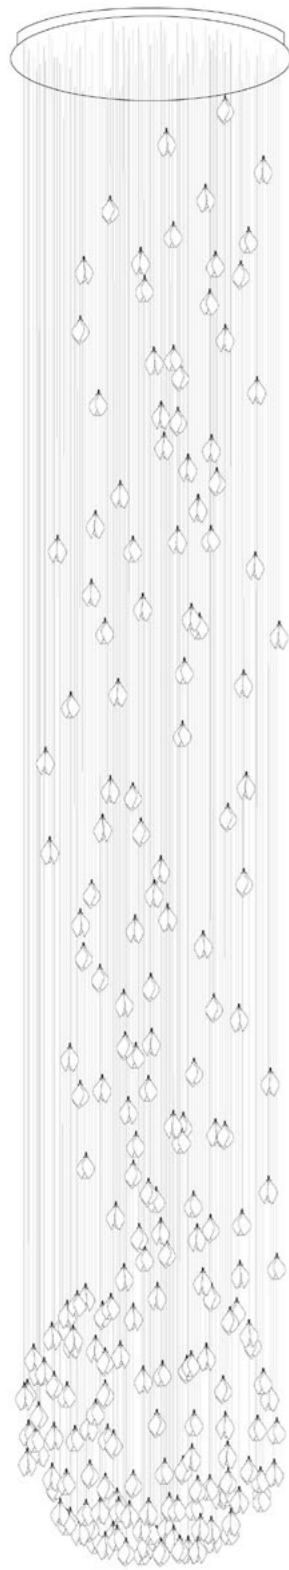

Gloss White
Translucent porcelain

Matt White
Translucent porcelain

Powder coated
RAL 9016 ceiling plate
/ceiling rose

Gold plated
hub and studs

Nickel plated
hub and studs

Gold coloured
braided cable

Silver coloured
braided cable

Components
 60 bloom buds

Weight 38kg

Lighting
 8400 Lumen
 80 CRI, 3000K

Operating watts
 72W

Reference
 BLM-SET-600

Bloom · Yulania · Harp · 9

Ceiling Plate
 Ø 250 mm

Standard Drop
 1050mm

Components
 9 bloom buds

Weight 5kg

Lighting
 1260 Lumen
 80 CRI, 3000K

Operating watts
 10.8W

Reference
 BLM-SET-100

Bloom · Yulania · Scansorial

Bloom · Yulania · Scansorial · 225

Ceiling Plate
Ø 1480mm

Standard Drop
8000mm

Components
225 bloom buds

Weight
128kg

Lighting
31500 Lumen
80 CRI, 3000K

Operating watts
270W

Reference
BLM-SET-930

Bloom · Yulania · Scansorial · 150

Ceiling Plate
Ø 1150mm